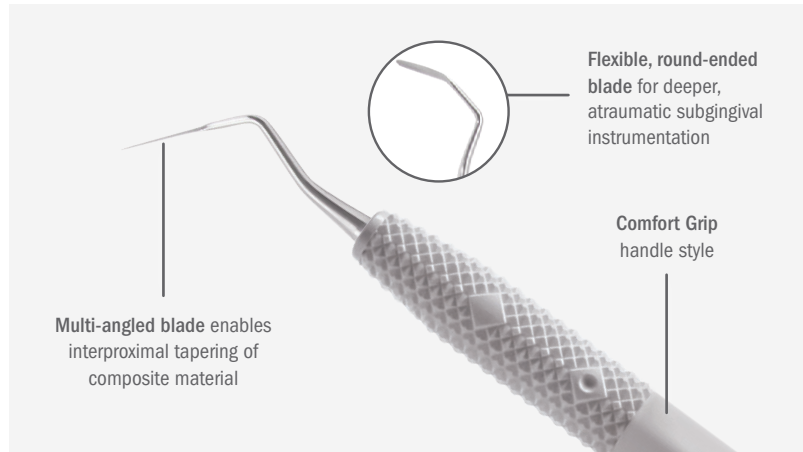

### ► The Solution

Less instrumentation means less inventory, less set-up, and less to sterilize. The Composite Ninja Comfort Grip, designed by Dr. Les Kalman, performs the tasks of several composite instruments, replacing the idea of a single instrument for a single purpose. Its scope of usefulness is only limited by the imagination.

## Versatile for Placement, Shaping, and Carving

Featuring an angulated, sharp, two-sided blade, the Composite Ninja Comfort Grip allows the clinician to easily access any area of the tooth surface without an awkward rotation of the wrist. This unique flexible blade is longer than a traditional periodontal scaler and round-ended for deeper, atraumatic subgingival instrumentation.