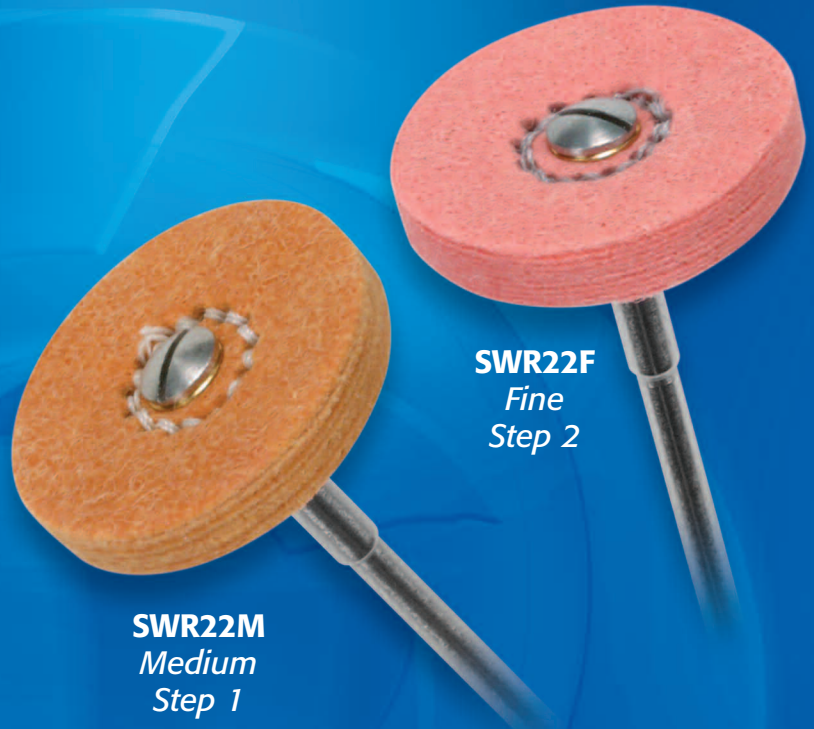

Brasseler USA Introduces a New and Efficient Way to Polish Your Provisionals:
ET[®] ProviPro[™]!

Polishing provisionals with pumice and pastes is messy and time consuming. Brasseler USA's new ET[®] ProviPro[™] allows you to polish at chairside, saving both polishing and clean-up time.

This easy-to-use, two-step system will quickly allow you to achieve a high gloss shine and an ultra-smooth surface on composite and acrylic based provisionals! ET[®] ProviPro[™] polishers will eliminate the need for a bench lathe and rag wheel and are ideal for polishing crevices, grooves, contact areas and textured surfaces!

Available in medium and fine grits, these buffs, available exclusively from Brasseler USA, will minimize polishing time and save you money!

Order No.	Description	Qty.
SWR22F	ET [®] ProviPro [™] Fine Pink Provisional Polisher	12/Pack
SWR22M	ET [®] ProviPro [™] Medium Orange Provisional Polisher	12/Pack
305.11	Straight Handpiece Mandrel	6/Pack