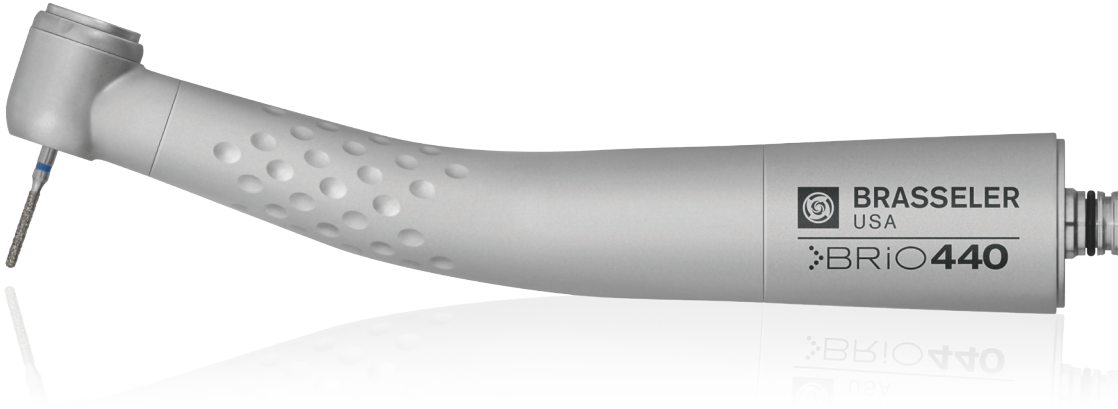

BRASSELER
USA®

BRiO 440

PERFORMANCE AND VALUE

The Brio440 handpiece from Brasseler USA offers a powerful yet economical alternative in highspeed handpieces. Featuring ceramic ball bearings, optic and non-optic options, 4-port water spray and swivel quick disconnect, the Brio440 provides a unique mix of performance and value in a highspeed handpiece.

- ▶ **POWERFUL 20 WATTS OF TORQUE**
- ▶ **4-PORT WATER SPRAY**
- ▶ **AVAILABLE IN OPTIC AND NON-OPTIC OPTIONS**
- ▶ **SWIVEL QUICK DISCONNECT**
- ▶ **DURABLE CERAMIC BALL BEARINGS**
- ▶ **LIGHTWEIGHT AND ERGONOMIC DESIGN**

Brio440L Optic

Item Number: 5026058U0

- Torque: 20 Watts
- Weight: 50g
- Head Height: 12.3mm
- Head Diameter: 10.5mm
- Max. Speed: 395,000 RPM
- Body: Stainless Steel

Brio440 Non-Optic

Item Number: 5026059U0

- Torque: 20 Watts
- Weight: 47g
- Head Height: 12.3mm
- Head Diameter: 10.5mm
- Max. Speed: 395,000 RPM
- Body: Stainless Steel

NL10LED

Item Number: 5021283U0

- LED Fiber Optics
- 6 Pin Tubing Connection