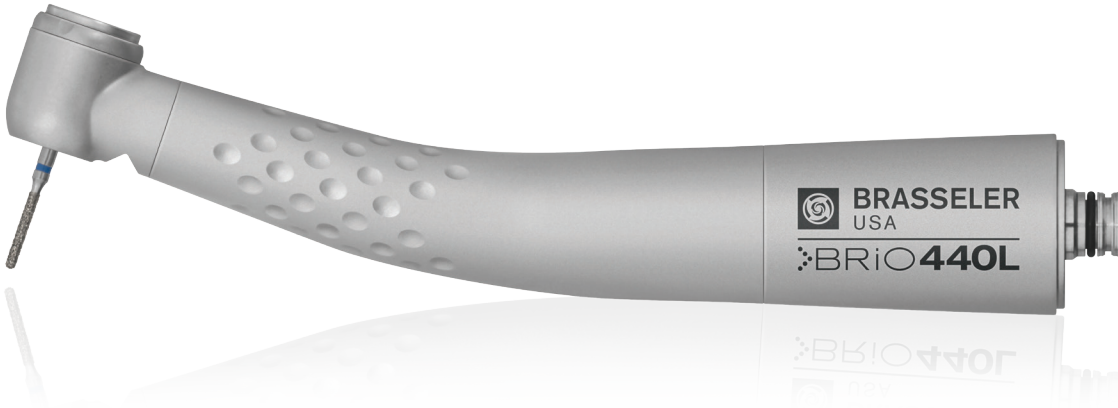

BRASSELER
USA®

BRiO 440

PERFORMANCE AND VALUE

The Brio440 handpiece from Brasseler USA offers a powerful yet economical alternative in highspeed handpieces. Featuring ceramic ball bearings, optic and non-optic options, 4-port water spray and swivel quick disconnect, the Brio440 provides a unique mix of performance and value in a highspeed handpiece.

- ▶ **POWERFUL 20 WATTS OF TORQUE**
- ▶ **4-PORT WATER SPRAY**
- ▶ **AVAILABLE IN OPTIC AND NON-OPTIC OPTIONS**
- ▶ **SWIVEL QUICK DISCONNECT**
- ▶ **DURABLE CERAMIC BALL BEARINGS**
- ▶ **LIGHTWEIGHT AND ERGONOMIC DESIGN**

Brio440L Optic

Item Number: 5026058U0

- Torque: 20 Watts
- Weight: 50g
- Head Height: 12.3mm
- Head Diameter: 10.5mm
- Max. Speed: 395,000 RPM
- Body: Stainless Steel

Brio440 Non-Optic

Item Number: 5026059U0

- Torque: 20 Watts
- Weight: 47g
- Head Height: 12.3mm
- Head Diameter: 10.5mm
- Max. Speed: 395,000 RPM
- Body: Stainless Steel

NL10LED

Item Number: 5021283U0

- LED Fiber Optics
- 6 Pin Tubing Connection