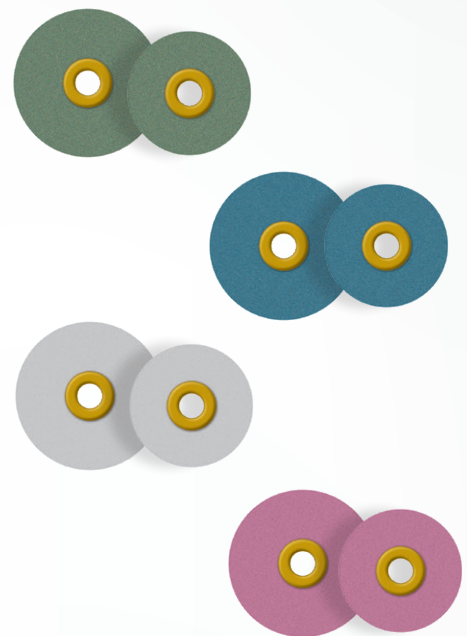

BY YOUR SIDE