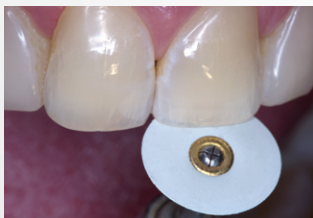

## ▶ A New Spin on Snap-On Polishers

Brasseler USA introduces an innovative new spin on basic, plastic snap-on polishers with the new VersaFlex™ diamond-coated disposable polishing system. Unlike traditional mylar (plastic) polishers, this versatile polishing system is outfitted with a durable diamond coating that delivers unprecedented results. **It easily and effectively finishes and polishes a wide variety of restorative materials, including composites, all-ceramics and metal.**

The flexible design of the VersaFlex discs easily conforms to the individual contours of each tooth, providing unrestricted access to even hard-to-reach locations. The addition of the corresponding mylar strips will help you gain access to tight interproximal areas. Available direct only from Brasseler USA, let VersaFlex enhance your restorations today!

- Four Grit Options: Super-Coarse, Coarse, Medium, and Fine
- Two Discs Sizes: 12mm and 10mm
- Two 2-Grit Mylar Strips: Super-Coarse/Coarse and Medium/Fine
- Two Snap-On Mandrel Options: Right-Angle Latch (RA) and Straight Handpiece (HP)

## 310

Length (mm)	22.0	44.5
Qty/Pk	5	5
21-RA-Right Angle Latch	310.21	—
11-HP-Straight Handpiece	—	310.11

Discs and strips are single patient.

Recommended disc speed 7,000 - 10,000 rpms.

Visit our website at [BrasselerUSA.com](http://BrasselerUSA.com)