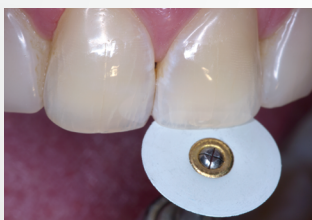

BRASSELER
USA®

VersaFlex™

▶ A New Spin on Snap-On Polishers

Brasseler USA introduces an innovative new spin on basic, plastic snap-on polishers with the new VersaFlex™ diamond-coated disposable polishing system. Unlike traditional mylar (plastic) polishers, this versatile polishing system is outfitted with a durable diamond coating that delivers unprecedented results. **It easily and effectively finishes and polishes a wide variety of restorative materials, including composites, all-ceramics and metal.**

The flexible design of the VersaFlex discs easily conforms to the individual contours of each tooth, providing unrestricted access to even hard-to-reach locations. The addition of the corresponding mylar strips will help you gain access to tight interproximal areas. Available direct only from Brasseler USA, let VersaFlex enhance your restorations today!

- Four Grit Options: Super-Coarse, Coarse, Medium and Fine
- Two Discs Sizes: 12mm and 10mm
- Two 2-Grit Mylar Strips: Super-Coarse/Coarse and Medium/Fine
- Two Snap-On Mandrel Options: Right-Angle Latch (ra) and Straight Handpiece (hp)

BY YOUR SIDE

K0315

- 25 VFD1LG Large 12mm Super-Coarse Green Discs
- 25 VFD1SM Small 10mm Super-Coarse Green Discs
- 25 VFD2LG Large 12mm Coarse Blue Discs
- 25 VFD2SM Small 10mm Coarse Blue Discs
- 25 VFD3LG Large 12mm Medium Pink Discs
- 25 VFD3SM Small 10mm Medium Pink Discs
- 25 VFD4LG Large 12mm Fine Gray Discs
- 25 VFD4SM Small 10mm Fine Gray Discs
- 25 VFS1W Super-Coarse Green/Coarse Blue Strips
- 25 VFS2W Medium Pink/Fine Gray Strips
- 1 310.21 Right-Angle Latch Snap-On Mandrel
- 1 310.11 Straight Handpiece Snap-On Mandrel