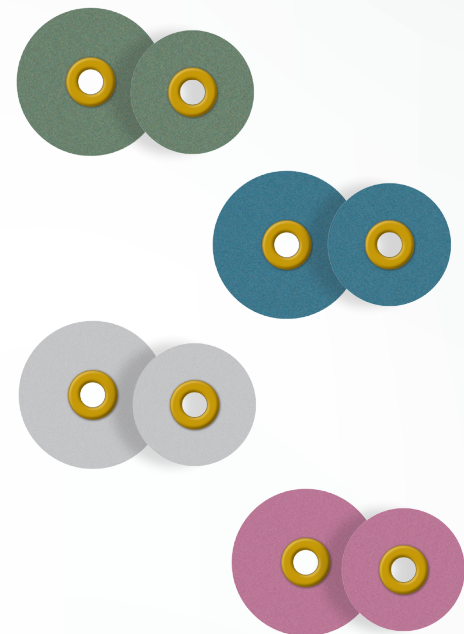

BRASSELER
USA®

VersaFlex™

▶ A New Spin on Snap-On Polishers

Brasseler USA introduces an innovative new spin on basic, plastic snap-on polishers with the new VersaFlex™ diamond-coated disposable polishing system. Unlike traditional mylar (plastic) polishers, this versatile polishing system is outfitted with a durable diamond coating that delivers unprecedented results. **It easily and effectively finishes and polishes a wide variety of restorative materials, including composites, all-ceramics and metal.**

The flexible design of the VersaFlex discs easily conforms to the individual contours of each tooth, providing unrestricted access to even hard-to-reach locations. The addition of the corresponding mylar strips will help you gain access to tight interproximal areas. Available direct only from Brasseler USA, let VersaFlex enhance your restorations today!

- Four Grit Options: Super-Coarse, Coarse, Medium and Fine
- Two Discs Sizes: 12mm and 10mm
- Two 2-Grit Mylar Strips: Super-Coarse/Coarse and Medium/Fine
- Two Snap-On Mandrel Options: Right-Angle Latch (ra) and Straight Handpiece (hp)

BY YOUR SIDE

K0315

- 25 VFD1LG Large 12mm Super-Coarse Green Discs
- 25 VFD1SM Small 10mm Super-Coarse Green Discs
- 25 VFD2LG Large 12mm Coarse Blue Discs
- 25 VFD2SM Small 10mm Coarse Blue Discs
- 25 VFD3LG Large 12mm Medium Pink Discs
- 25 VFD3SM Small 10mm Medium Pink Discs
- 25 VFD4LG Large 12mm Fine Gray Discs
- 25 VFD4SM Small 10mm Fine Gray Discs
- 25 VFS1W Super-Coarse Green/Coarse Blue Strips
- 25 VFS2W Medium Pink/Fine Gray Strips
- 1 310.21 Right-Angle Latch Snap-On Mandrel
- 1 310.11 Straight Handpiece Snap-On Mandrel